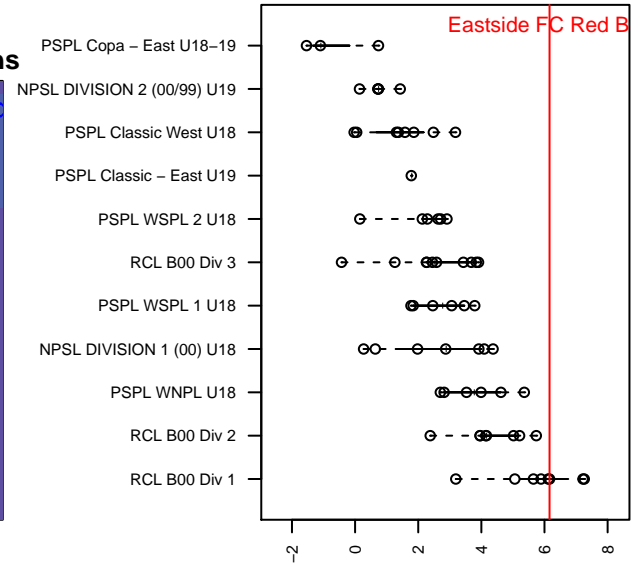

Eastside FC Red B00

Eastside FC
 Preston, WA
 B00 total strength=1906
 attack=64.52 defense=33
 fall league = RCL B00 Div 1

alt names used:
 EASTSIDE FC B'00 RED
 Eastside FC B00 Red A
 Eastside FC B00 Red A
 Eastside FC B00 Red (WA)

Venues played:
 2017 Showcase of Champions U18
 2017 RCL B00 Div 1
 2017 FWRL NW B00
 2017 WYS Championship B00

Eastside FC Red B00
 Dots are actual minus expected GF (blue circles) and GA (red triangles).
 Blue line is smoothed change in attack strength. Red is smoothed change in defense strength.

**attack and defense variance (black dot)
relative to other teams
and top 10 in region**

**attack and defense rating
relative to others at age
and all opponents in last 13 months**

Performance relative to 13 month average