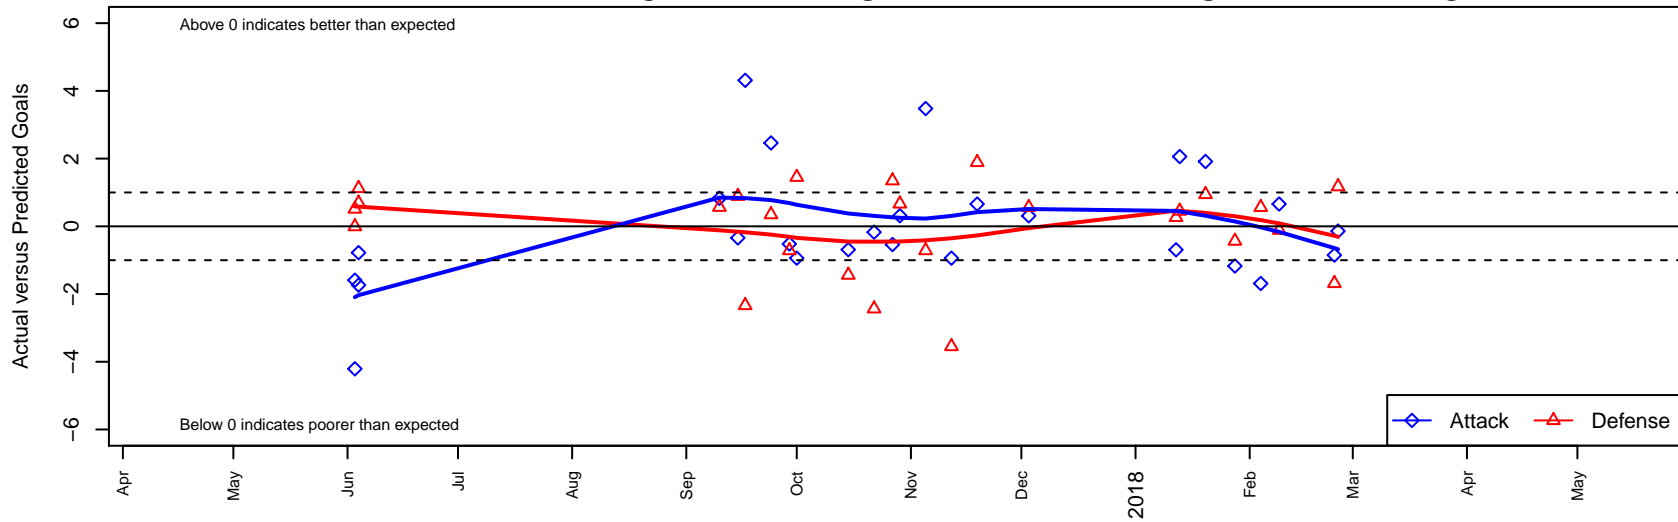

Eastside FC Red B00

Eastside FC
 Preston, WA
 B00 total strength=1906
 attack=64.52 defense=33
 fall league = RCL B00 Div 1

alt names used:
 EASTSIDE FC B'00 RED
 Eastside FC B00 Red A
 Eastside FC B00 Red A
 Eastside FC B00 Red (WA)

Venues played:
 2017 Showcase of Champions U18
 2017 RCL B00 Div 1
 2017 FWRL NW B00
 2017 WYS Championship B00

Eastside FC Red B00
 Dots are actual minus expected GF (blue circles) and GA (red triangles).
 Blue line is smoothed change in attack strength. Red is smoothed change in defense strength.

**attack and defense variance (black dot)
relative to other teams
and top 10 in region**

**attack and defense rating
relative to others at age
and all opponents in last 13 months**

Performance relative to 13 month average