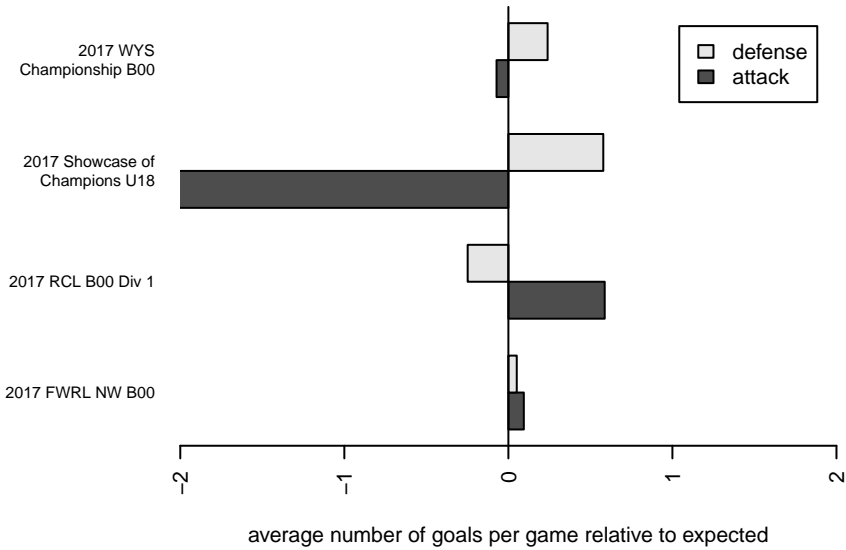

Eastside FC Red B00

Eastside FC
 Preston, WA
 B00 total strength=1906
 attack=64.52 defense=33
 fall league = RCL B00 Div 1

alt names used:
 EASTSIDE FC B'00 RED
 Eastside FC B00 Red A
 Eastside FC B00 Red A
 Eastside FC B00 Red (WA)

Venues played:
 2017 Showcase of Champions U18
 2017 RCL B00 Div 1
 2017 FWRL NW B00
 2017 WYS Championship B00

Eastside FC Red B00
 Dots are actual minus expected GF (blue circles) and GA (red triangles).
 Blue line is smoothed change in attack strength. Red is smoothed change in defense strength.

**attack and defense variance (black dot)
relative to other teams
and top 10 in region**

**attack and defense rating
relative to others at age
and all opponents in last 13 months**

Performance relative to 13 month average