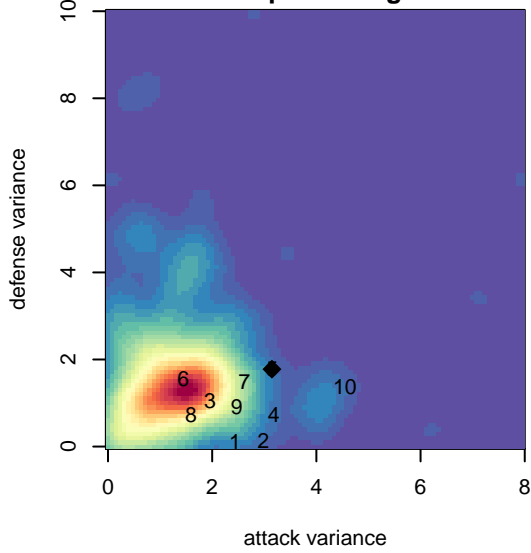

Eastside FC Red B00

Eastside FC
 Preston, WA
 B00 total strength=1906
 attack=64.52 defense=33
 fall league = RCL B00 Div 1

alt names used:
 EASTSIDE FC B'00 RED
 Eastside FC B00 Red A
 Eastside FC B00 Red A
 Eastside FC B00 Red (WA)

Venues played:
 2017 Showcase of Champions U18
 2017 RCL B00 Div 1
 2017 FWRL NW B00
 2017 WYS Championship B00

Eastside FC Red B00
 Dots are actual minus expected GF (blue circles) and GA (red triangles).
 Blue line is smoothed change in attack strength. Red is smoothed change in defense strength.

**attack and defense variance (black dot)
relative to other teams
and top 10 in region**

**attack and defense rating
relative to others at age
and all opponents in last 13 months**

Performance relative to 13 month average