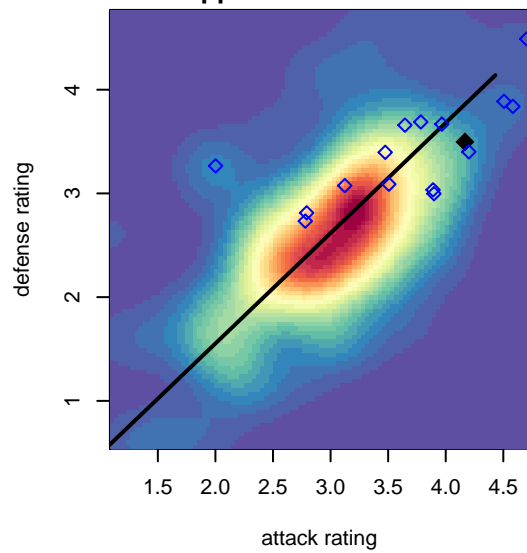

Eastside FC Red B00

Eastside FC
 Preston, WA
 B00 total strength=1906
 attack=64.52 defense=33
 fall league = RCL B00 Div 1

alt names used:
 EASTSIDE FC B'00 RED
 Eastside FC B00 Red A
 Eastside FC B00 Red A
 Eastside FC B00 Red (WA)

Venues played:
 2017 Showcase of Champions U18
 2017 RCL B00 Div 1
 2017 FWRL NW B00
 2017 WYS Championship B00

Eastside FC Red B00
 Dots are actual minus expected GF (blue circles) and GA (red triangles).
 Blue line is smoothed change in attack strength. Red is smoothed change in defense strength.

**attack and defense variance (black dot)
relative to other teams
and top 10 in region**

**attack and defense rating
relative to others at age
and all opponents in last 13 months**

Performance relative to 13 month average