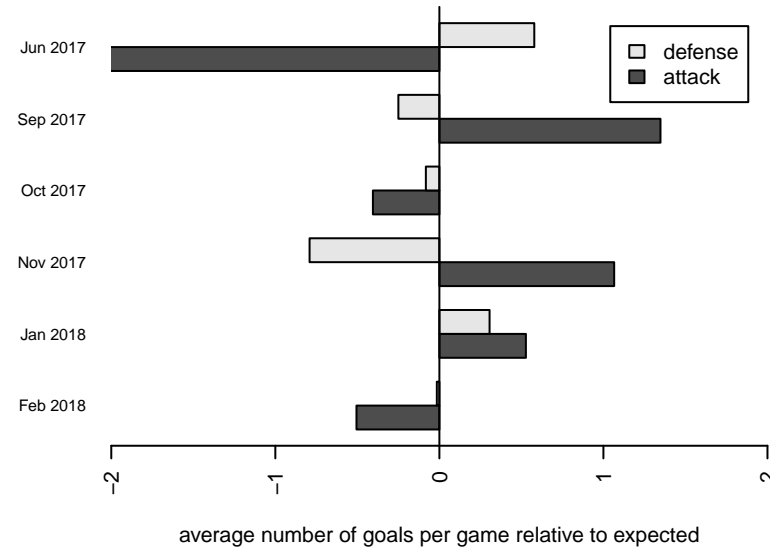

Performance relative to 13 month average